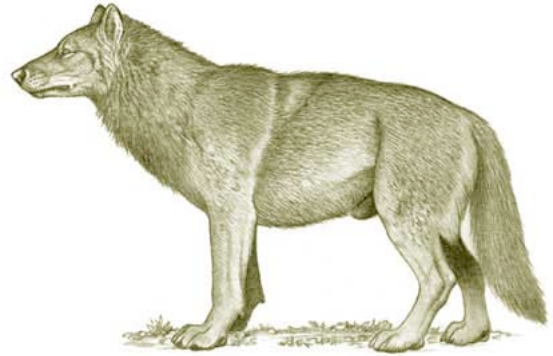

Basic Information on Carnivores

Carnivores are predators, and can be very dangerous. Your clan can use meat, fur, hides, hair, sinew, and teeth from these carnivores. You might scavenge for these animals (find them already dead.)

Dire Wolf

These are fierce animals. They hunt in packs, and they have long teeth and powerful legs.

Short-Faced Bear

These are large powerful beasts. They scare away other carnivores just because of their size. They are eleven feet tall when they stand up on their back legs.

Sabertoothed Cat

This cat has strong muscles and legs. It hides and then leaps out to pounce on its prey. Sabertooths may live in groups (prides.)

Lion

This is the largest of the wild cats. Lions have a long tail which is about four feet long. They have a loud roar. They stand on tall boulders and look for their prey.

Mammoth

This huge creature stands over 12 feet tall at its shoulder. It eats mostly grass. When its teeth wear out, it starves to death. Mammoths move in large herds. Sometimes mammoths get stuck in the mud, and are easier to hunt.