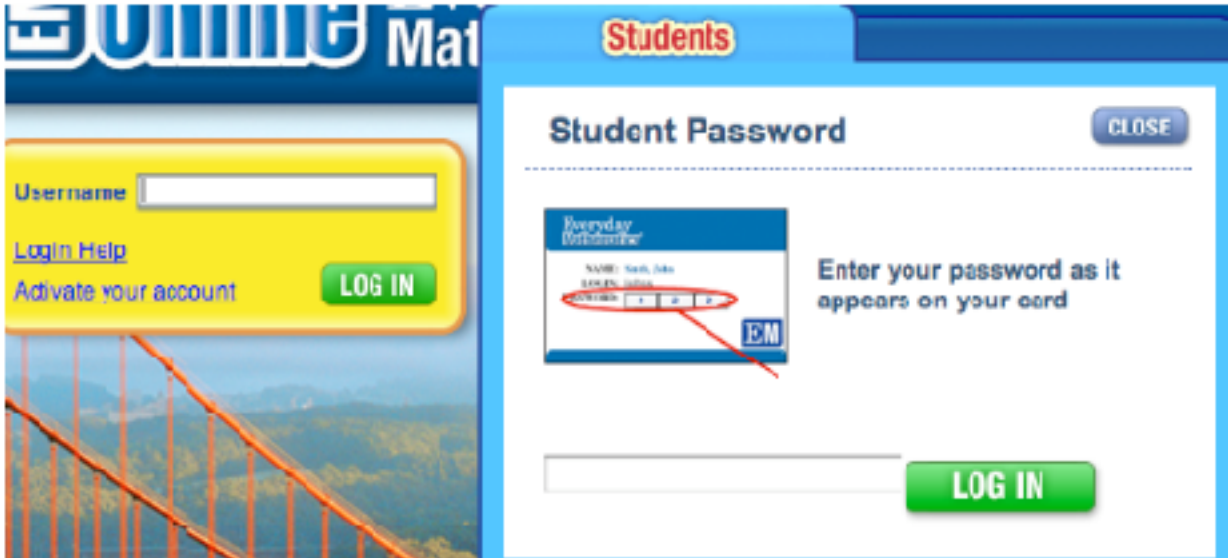

Using Everyday Math (EDM) at Home

1. Go to the URL. <https://www.everydaymathonline.com/>

2. Enter your student's Username and Password.

3. Your student can use the Interactive Student Reference Book to help with homework. Students can play online games and use other resources.