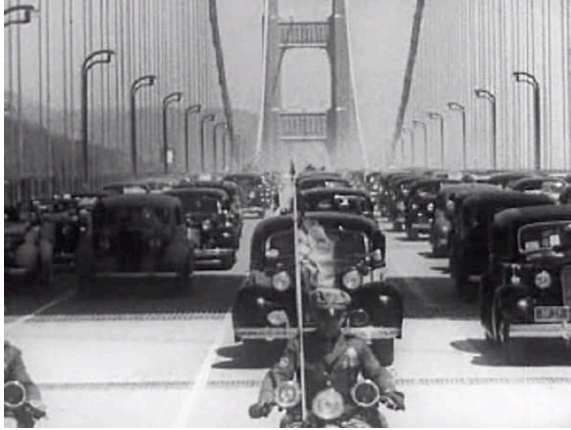

**SUPER ANTHROPOLOGIST AWARD 5**  
California Regions

Opening Day on the Golden Gate Bridge, 1937

**SUPER ANTHROPOLOGIST AWARD 6**  
California Regions

A panda at the San Diego Zoo in California

**SUPER ANTHROPOLOGISTS AWARD 7**  
California Regions

El Capitan, located in Yosemite

**SUPER ANTHROPOLOGIST AWARD 8**

John Muir, naturalist